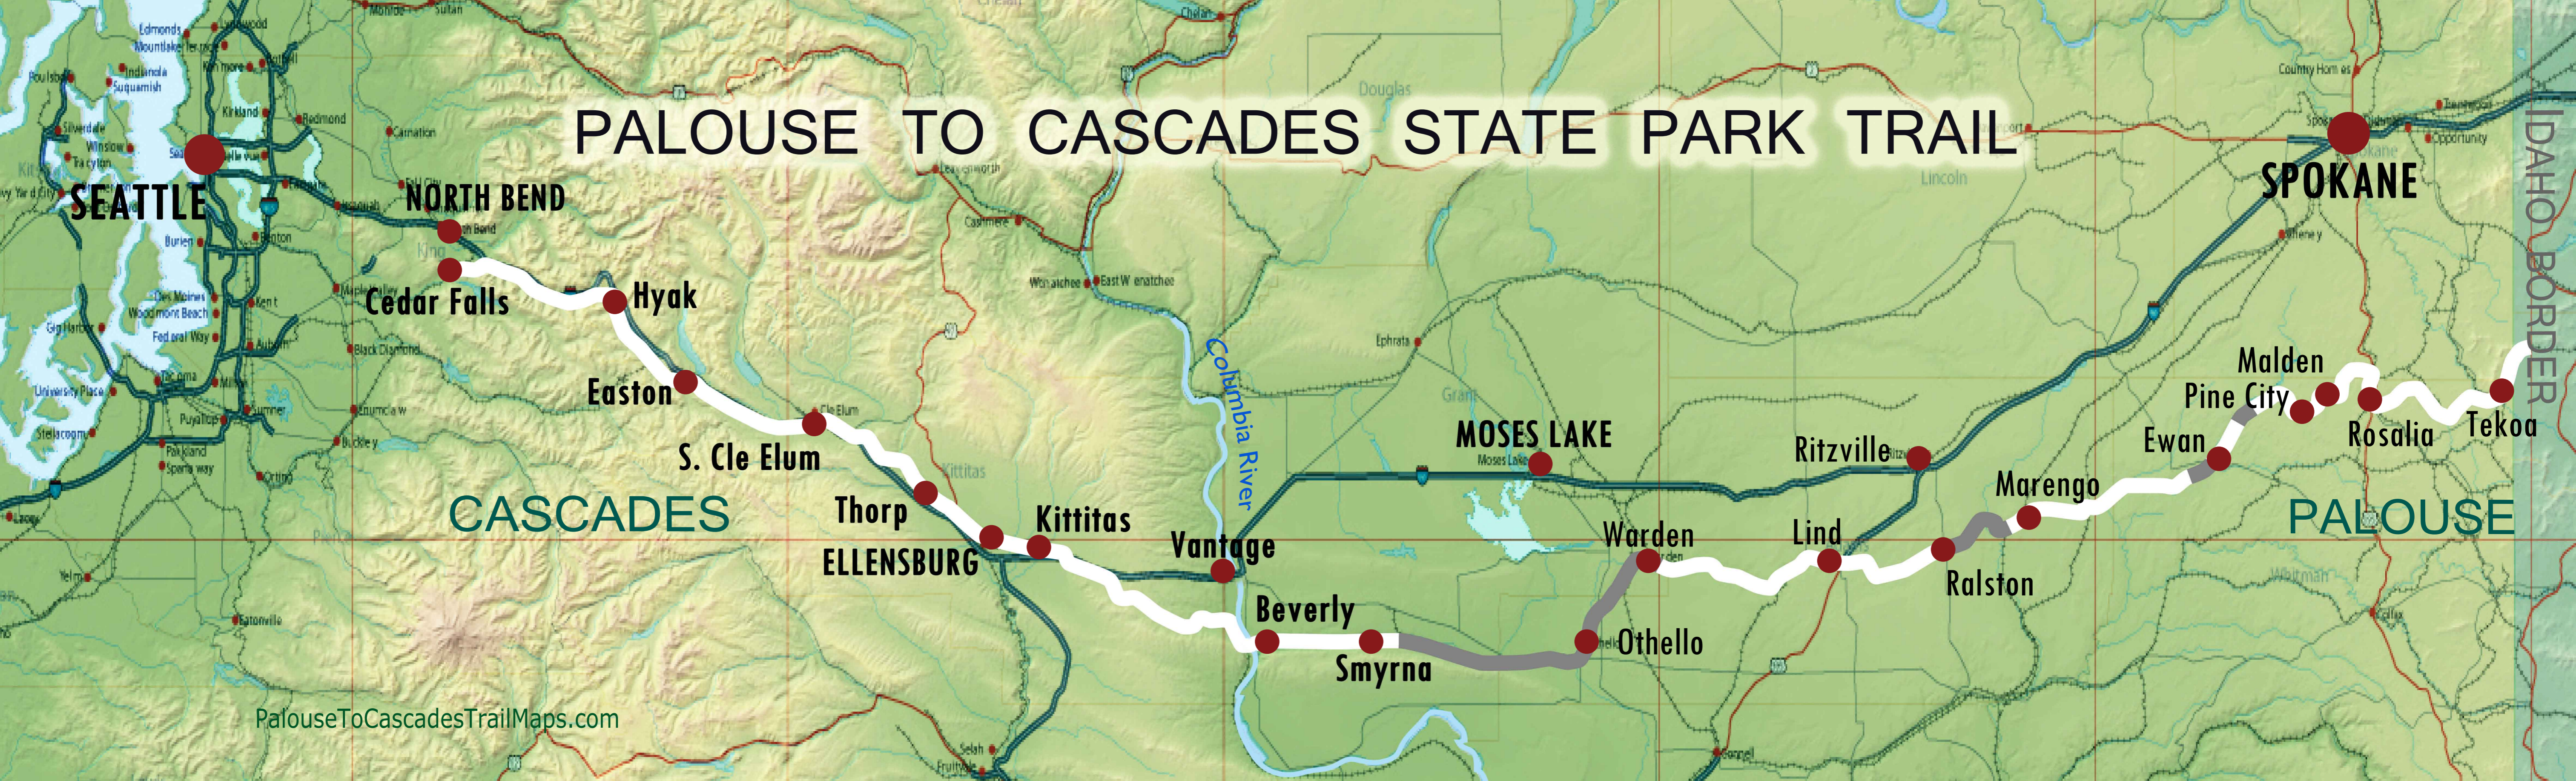

PALOUSE TO CASCADES STATE PARK TRAIL

SEATTLE

NORTH BEND

SPOKANE

Cedar Falls

Hyak

Easton

S. Cle Elum

Thorp

ELLENSBURG

Kittitas

Vantage

Beverly

Smyrna

MOSES LAKE

Warden

Lind

Ralston

Ritzville

Marengo

Ewan

Malden

Pine City

Rosalia

Tekoa

CASCADES

PALOUSE

IDAHO BORDER